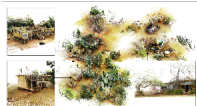

# 3DPlus

Generic ability to add additional sensor to 3D range sensor, including WiFi, Gas, Acoustic, RGB, UWB and Hyperspectral.